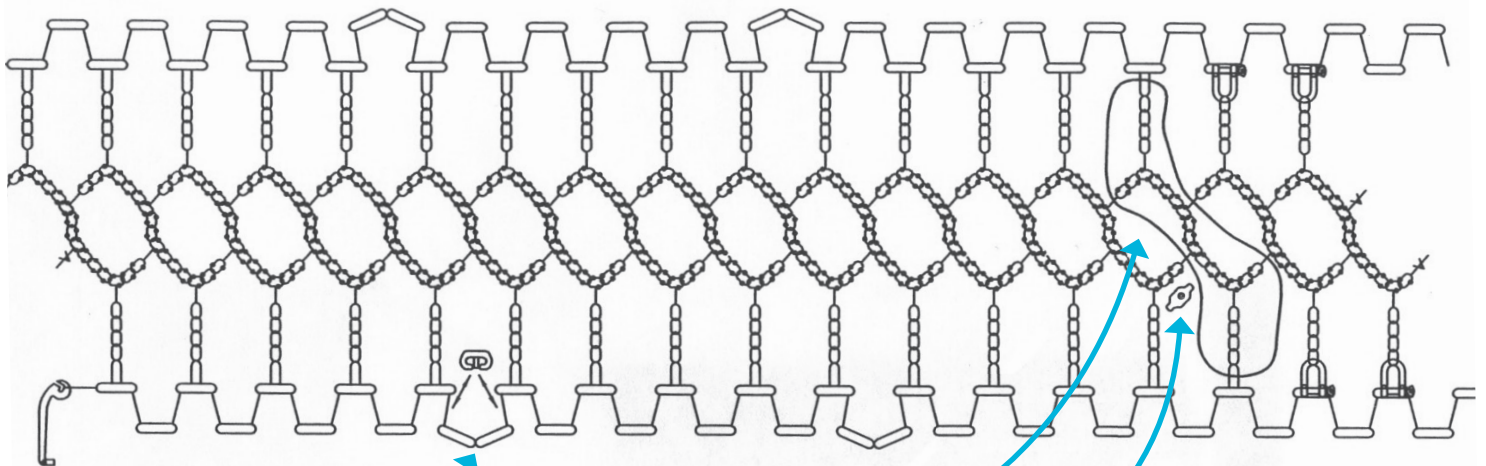

# PIGGELIN FLEX 9

## Shortening Instructions

Sidechain can be shortened with plugcoupling.

Shortening 1 section

Replace with plug coupling. 2pce.

1

info@nordictraction.fi • +358 207 927 500